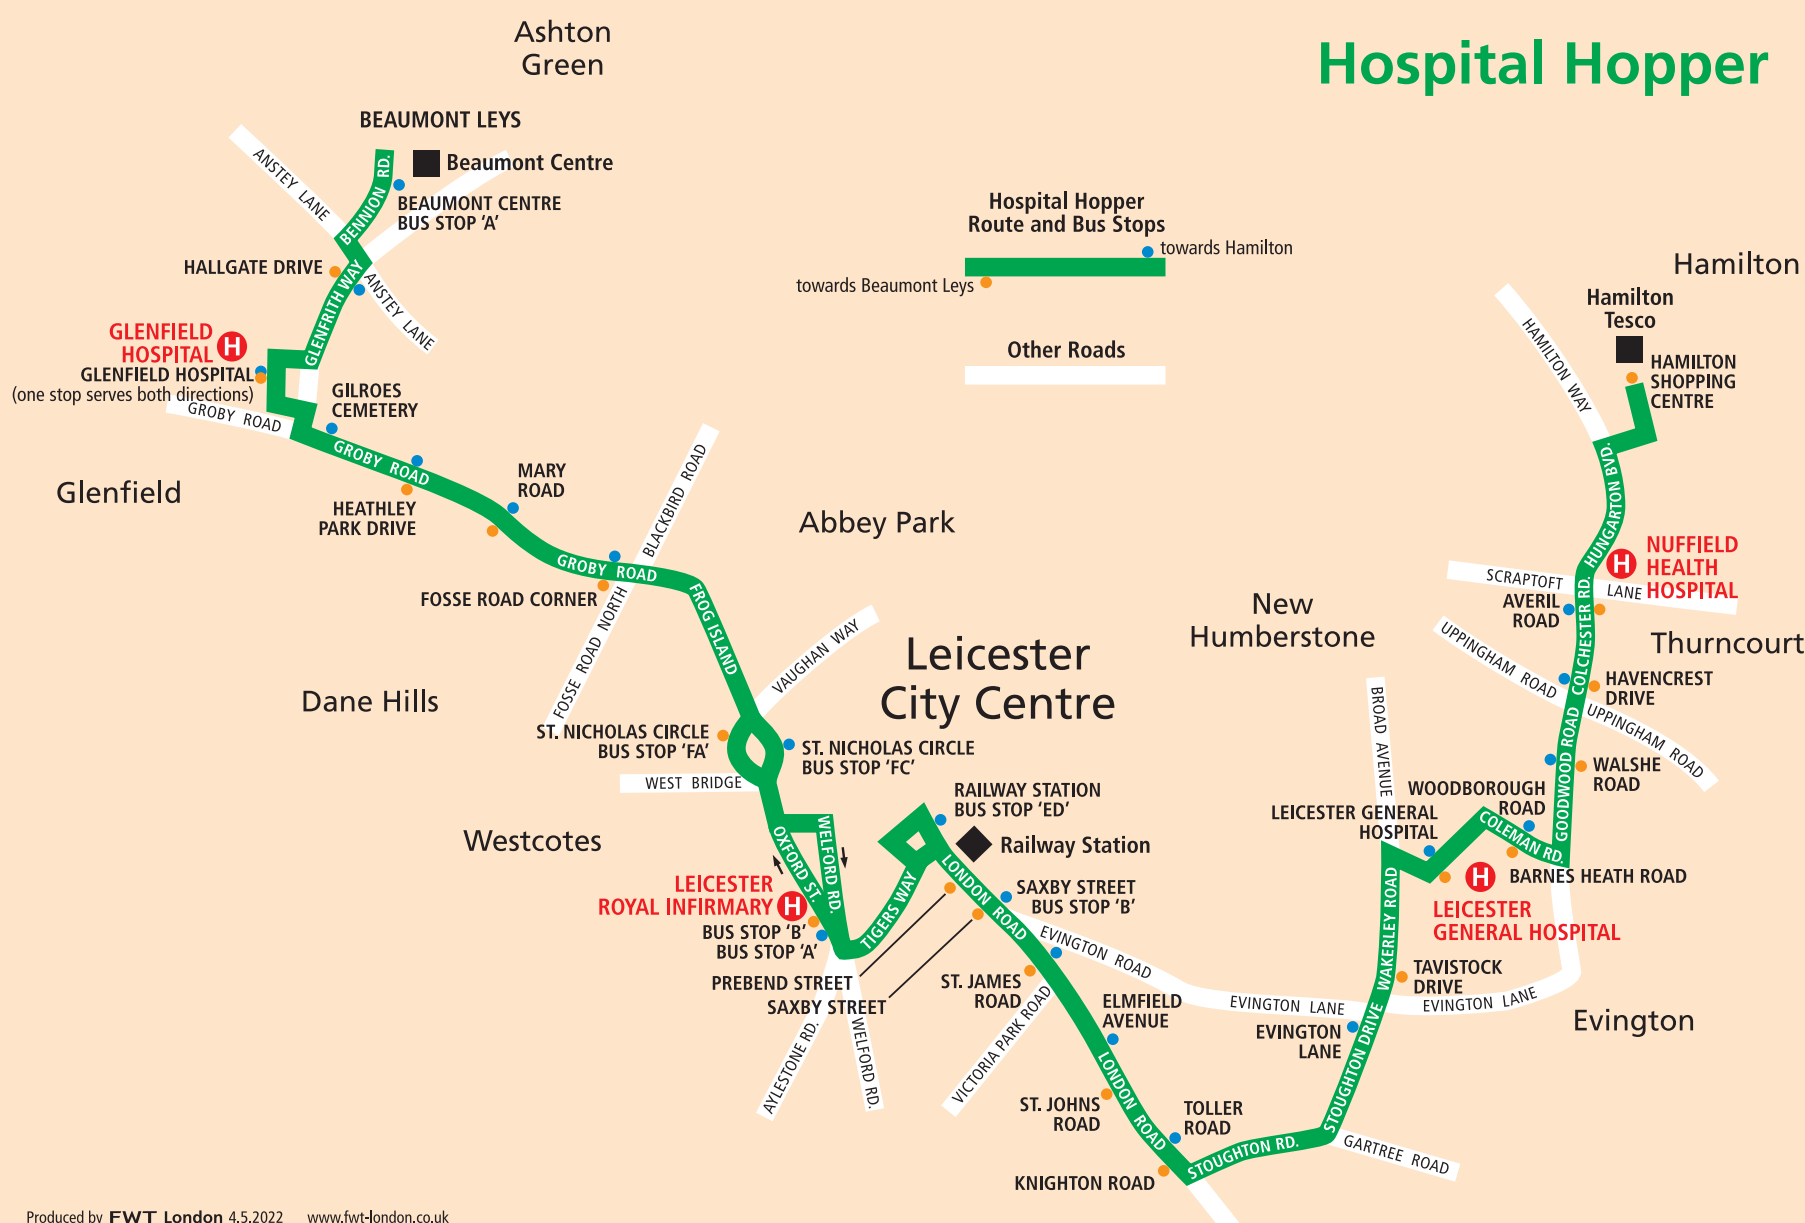

Leicester hospital hopper

Hospital Hopper

Produced by FWT London 4.5.2022 www.fwt-london.co.uk

Beaumont Centre to Hamilton Centre

via Glenfield Hospital, Leicester Royal Infirmary & Leicester General Hospital

From 29th April 2024

Monday to Friday

Service No	HH	HH	HH	HH	HH	HH	HH	HH	HH	HH	HH	HH	HH	HH	HH
Beaumont Centre	0620	0640	0640	.....	0709	0740	0740	0820	0900	0930	1000	1030	1100	1130	1200
Glenfield Hospital	0624	0644	0644	0714	0714	0746	0746	0825	0904	0934	1004	1034	1104	1134	1204
Groby Road, LOROS	0627	0647	0647	0717	0717	0750	0750	0828	0907	0937	1007	1037	1107	1137	1207
Groby Road, Medina Rd	0628	0650	0650	0720	0720	0755	0755	0832	0909	0939	1009	1039	1109	1139	1209
Leicester Royal Infirmary	0639	0702	0702	0734	0735	0813	0813	0845	0920	0950	1020	1050	1120	1150	1220
Railway Station, Station St	0644	0708	0708	.....	0743	0823	.....	0852	0926	0956	1026	1056	1126	1156	1226
London Road, University Rd	0645	0709	0709	.....	0744	0825	.....	0853	0927	0957	1027	1057	1127	1157	1227
London Road, Toller Rd	0649	0713	0713	.....	0749	0831	.....	0857	0931	1001	1031	1101	1131	1201	1231
Leicester General Hospital	0659	0723	0723	.....	0802	0843	.....	0907	0940	1010	1040	1110	1140	1210	1240
Hamilton, Centre	0707	0734	0734	.....	0818	0855	.....	0918	0951	1021	1051	1121	1151	1221	1251

Service No	HH	HH	HH	HH	HH	HH	HH	HH	HH	HH	HH	HH	HH	HH	HH
Beaumont Centre	1230	1300	1330	1400	1425	1455	1525	1605	1605	1635	1710	1745	1825	1920	2010
Glenfield Hospital	1234	1304	1334	1404	1431	1501	1531	1611	1611	1640	1716	1750	1829	1924	2014
Groby Road, LOROS	1237	1307	1337	1407	1434	1504	1535	1615	1615	1644	1720	1753	1832	1927	2017
Groby Road, Medina Rd	1239	1309	1339	1409	1437	1507	1539	1619	1619	1647	1724	1755	1834	1929	2019
Leicester Royal Infirmary	1250	1320	1350	1420	1450	1520	1552	1632	1632	1702	1739	1809	1845	1939	2029
Railway Station, Station St	1256	1326	1356	1426	1457	1527	1558	1639	1639	1710	1746	1816	1851	1944	2034
London Road, University Rd	1257	1327	1357	1427	1458	1528	1600	1641	1641	1711	1748	1818	1852	1945	2035
London Road, Toller Rd	1301	1331	1401	1431	1502	1532	1604	1646	1646	1717	1755	1822	1856	1949	2039
Leicester General Hospital	1310	1340	1410	1440	1512	1542	1614	1659	1659	1727	1805	1831	1905	1957	2047
Hamilton, Centre	1321	1351	1421	1451	1523	1553	1625	1709	1709	1740	1815	1841	1916	2005	2055

Saturday