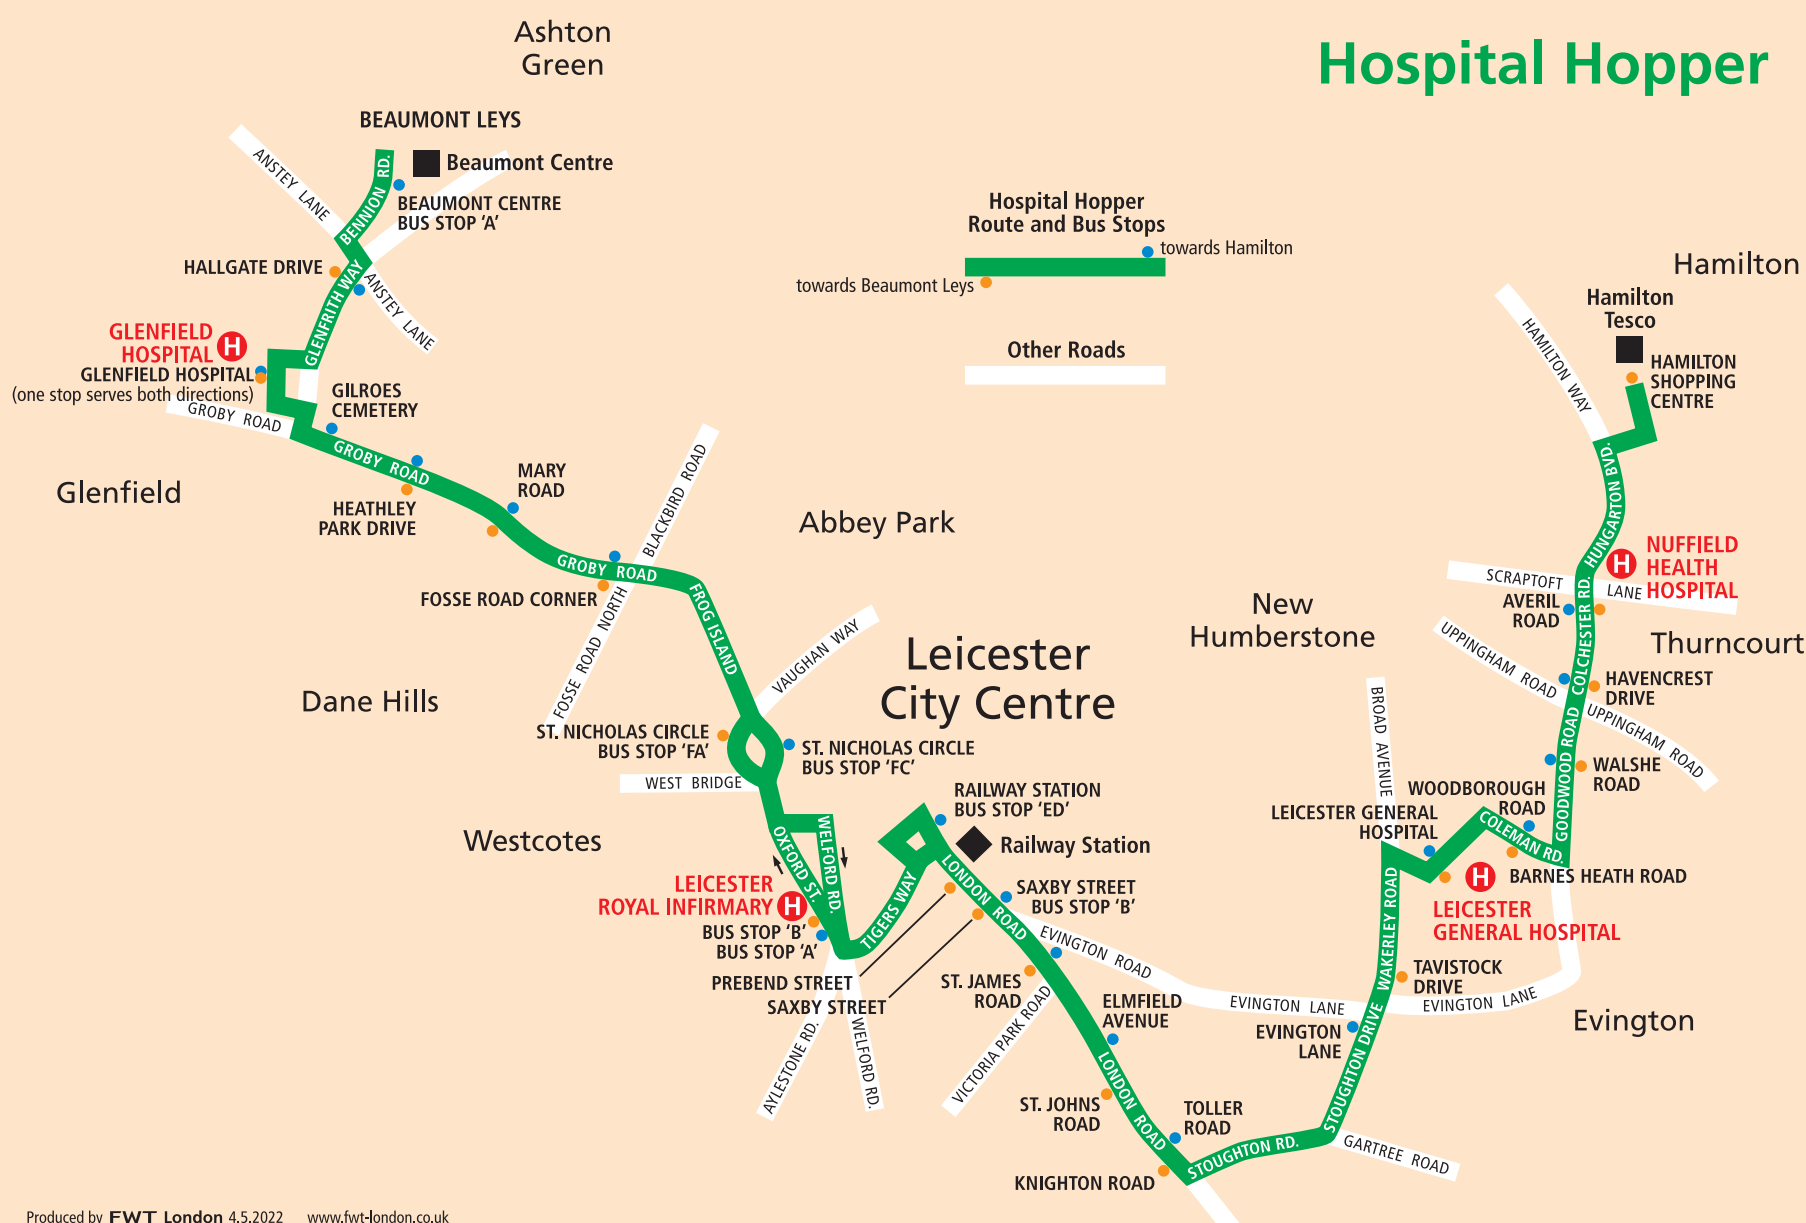

Leicester hospital hopper

Hospital Hopper

Hamilton Centre to Beaumont Centre

via Leicester General Hospital, Leicester Royal Infirmary & Glenfield Hospital

From 29th April 2024

Monday to Friday

Service No	HH	HH	HH	HH	HH	HH	HH	HH	HH	HH	HH	HH	HH	HH	HH
Hamilton, Centre	0610	0640	0640	0710	.....	0740	0740	0823	0900	0928	0958	1028	1058	1128	1158
Leicester General Hospital	0620	0650	0650	0720	0721	0757	0757	0836	0910	0938	1008	1038	1108	1138	1208
London Road, Knighton Rd	0626	0656	0656	0728	0729	0804	0804	0844	0916	0944	1014	1044	1114	1144	1214
London Road, University Rd	0631	0701	0701	0735	0736	0815	0815	0852	0921	0949	1019	1049	1119	1149	1219
Railway Station, Prebend St	0633	0703	0703	0737	0738	0820	0820	0854	0923	0951	1021	1051	1121	1151	1221
Leicester Royal Infirmary	0641	0711	0711	0748	0749	0830	0830	0903	0931	0959	1029	1059	1129	1159	1229
Groby Road, Fosse Road Cnr	0649	0719	0719	0758	0759	0842	0842	0911	0941	1007	1037	1107	1137	1207	1237
Groby Road, LOROS	0651	0721	0721	0801	0802	0845	0845	0913	0943	1009	1039	1109	1139	1209	1239
Glenfield Hospital	0657	0727	0727	0806	0808	0850	0850	0919	0948	1015	1045	1115	1145	1215	1245
Beaumont Centre	0702	0732	0732	0810	.....	0855	0855	0925	0952	1020	1050	1120	1150	1220	1250

Service No	HH	HH	HH	HH	HH	HH	HH	HH	HH	HH	HH	HH	HH	HH	HH
Hamilton, Centre	1228	1258	1328	1358	1428	1455	1528	1558	1630	1715	1745	1820	1920	2010	
Leicester General Hospital	1238	1308	1338	1408	1438	1508	1538	1610	1640	1725	1755	1830	1928	2018	
London Road, Knighton Rd	1244	1314	1344	1414	1444	1517	1547	1618	1648	1734	1803	1837	1934	2024	
London Road, University Rd	1249	1319	1349	1419	1449	1523	1553	1625	1655	1742	1809	1842	1939	2029	
Railway Station, Prebend St	1251	1321	1351	1421	1451	1527	1557	1628	1700	1747	1812	1845	1941	2031	
Leicester Royal Infirmary	1259	1329	1359	1429	1459	1536	1606	1636	1708	1756	1820	1853	1948	2038	
Groby Road, Fosse Road Cnr	1307	1337	1407	1437	1507	1546	1616	1648	1720	1807	1829	1900	1955	2045	
Groby Road, LOROS	1309	1339	1409	1439	1509	1548	1618	1650	1723	1810	1831	1902	1957	2047	
Glenfield Hospital	1315	1345	1415	1445	1515	1555	1625	1657	1730	1814	1837	1907	2002	2052	
Beaumont Centre	1320	1350	1420	1450	1520	1601	1631	1703	1737	1819	1842	1912	2007	2057	

Saturday