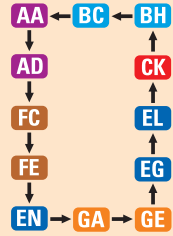

Commences operation 3 April 2023

Hop! one-way circular route and its bus stops.

HOP! Route

Other Roads

Pedestrian Roads

FREE!
Monday to Saturday
8am to 6pm
Every 10 minutes

University of Leicester and
Attenborough Arts Centre