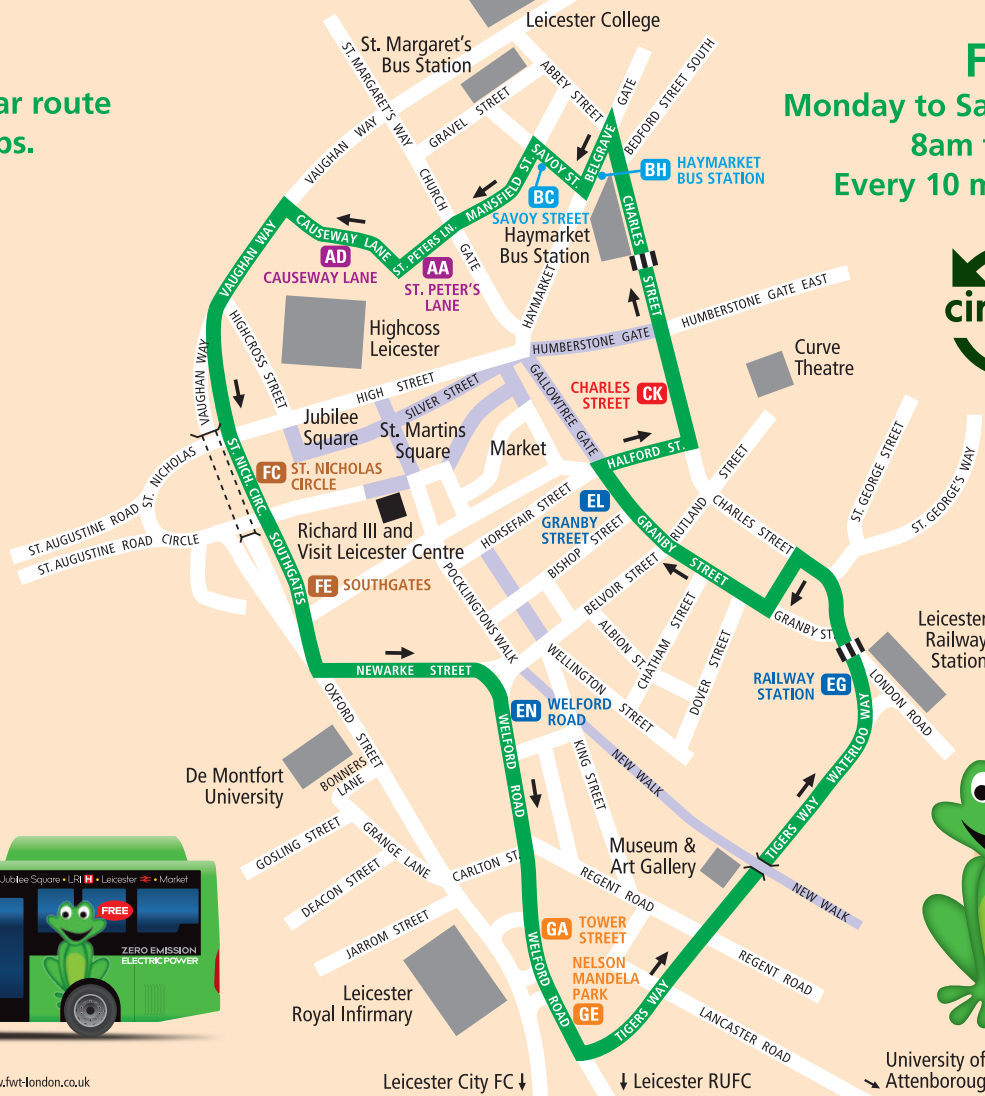

Commences operation 3 April 2023

Hop! one-way circular route and its bus stops.

HOP! Route

Other Roads

Pedestrian Roads

FREE!
Monday to Saturday
8am to 6pm
Every 10 minutes

University of Leicester and
Attenborough Arts Centre